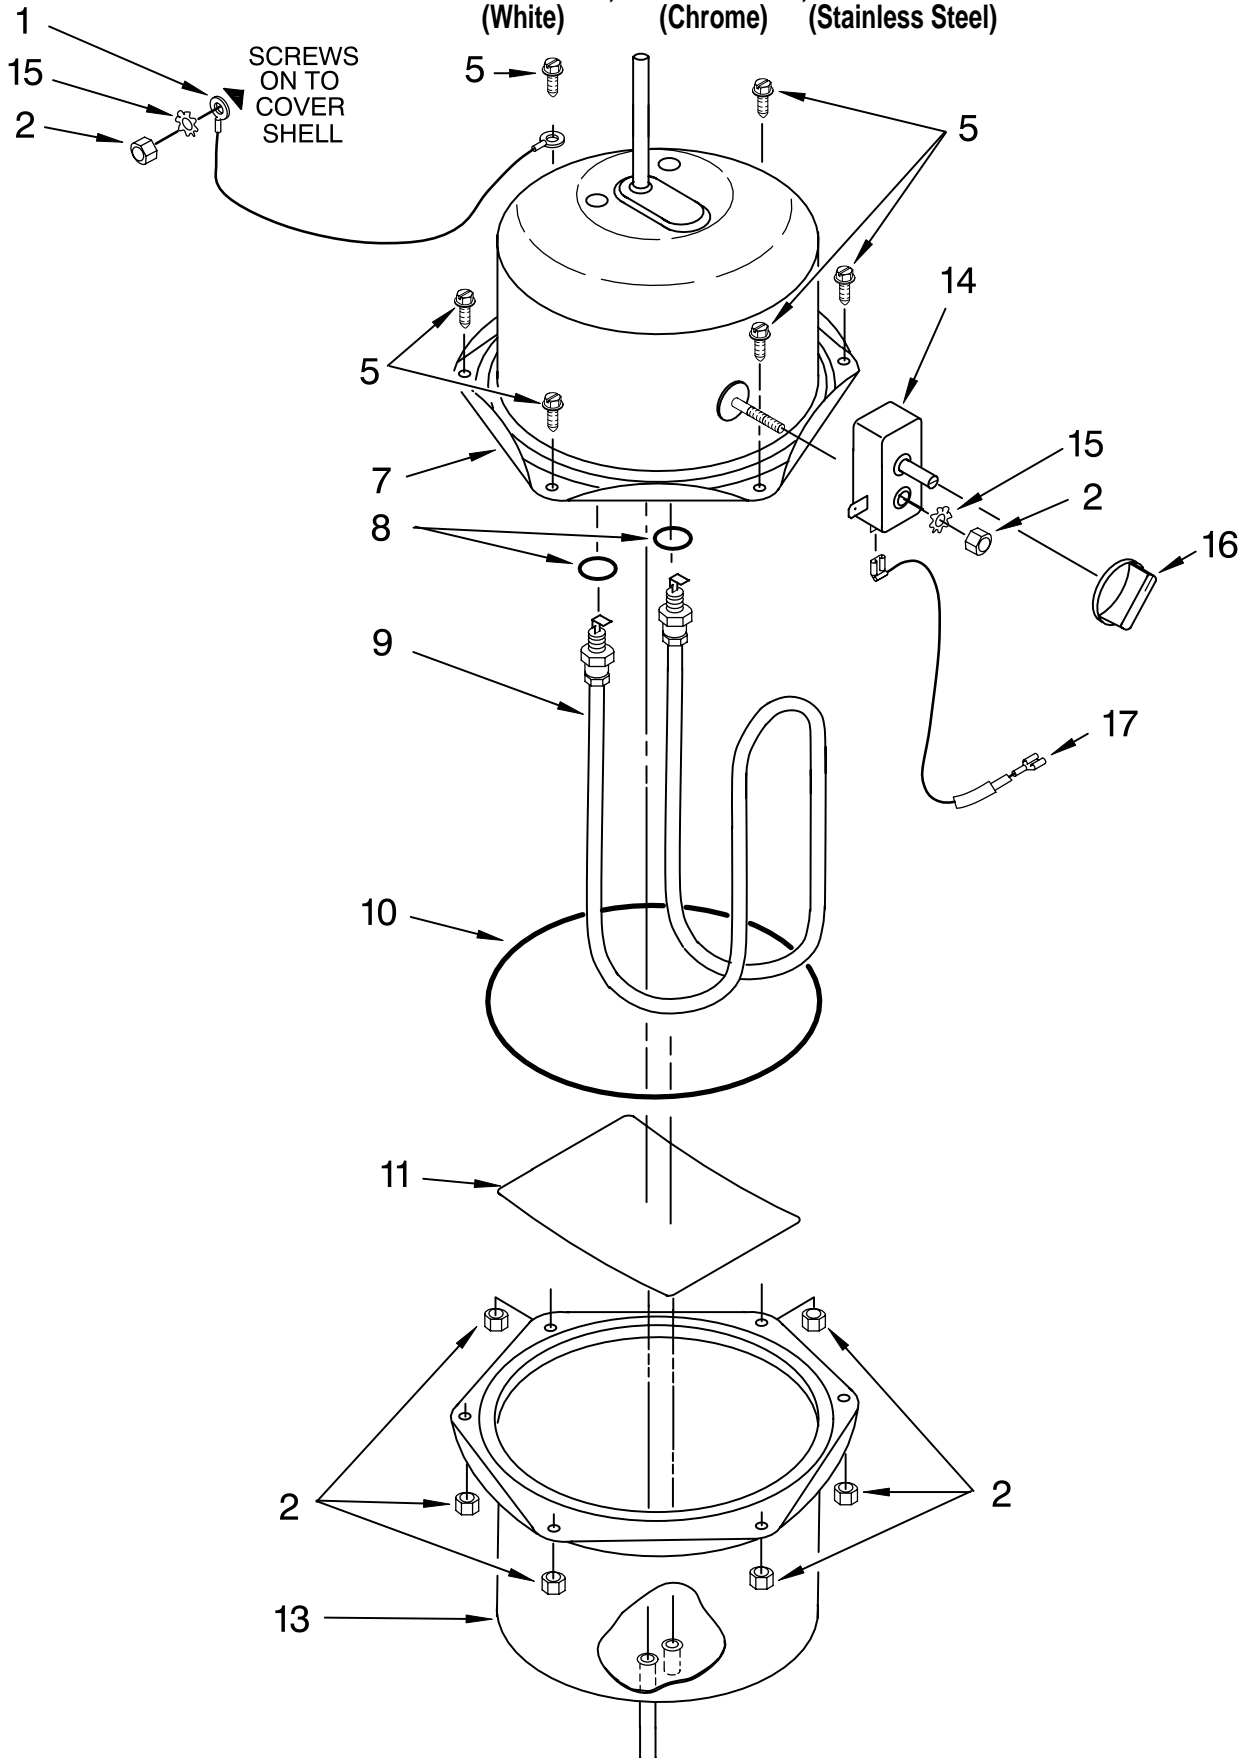

UPPER & LOWER TANK SHELL

For Models: KHWL160PWH1, KHWL160PCR1, KHWL160PSS1
(White) (Chrome) (Stainless Steel)

FOR ORDERING INFORMATION REFER TO PARTS PRICE LIST

UPPER & LOWER TANK SHELL

For Models: KHWL160PWH1, KHWL160PCR1, KHWL160PSS1
(White) (Chrome) (Stainless Steel)

Illus.	Part	
No.	No.	DESCRIPTION
1	3192080	Ground Wire
2	4159072	Nut
5	3400829	Screw
7	3193068	Shell, Tank Upper
8	4159825	O-Ring
9	3191376	Element, Heating
10	4159824	O-Ring
11	4176126	Deflector
13	8565547	Shell, Tank Lower
14	3193512	Thermostat
15	4159493	Lockwasher
16	3192538	Knob, Thermostat
17	3193190	Fuse, Thermo

FOR ORDERING INFORMATION REFER TO PARTS PRICE LIST